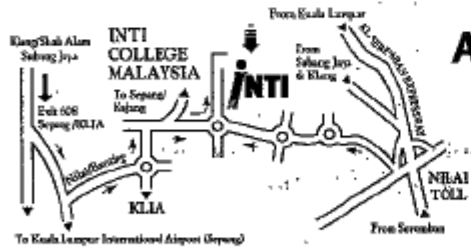

JOURNEY OF DISCOVERY

STUDY TIPS ON THE SPM BAHASA MALAYSIA PAPER

TREASURE QUEST

3/10/98...
Star

FREE BUS SERVICE

Hourly bus service provided to and fro KTM-Nilai, starting from 8.00am.

EXHIBITIONS

INTI OPEN DAY

BANDAR BARU NILAI

3 OCTOBER 1998
9.00am to 5.00pm

FREE ADMISSION

SEMINARS

FOOD FAIR

DEMONSTRATIONS

COUNSELLING

CONTESTS

ATTRACTIVE PRIZES TO BE WON

For further information, call 06-798 2141/2083/2172/2140
INTI College Malaysia, Jalan EBN 12/1, Bandar Baru Nilai, 71800 Negeri Sembilan Tel: 06-798 2000 (20 lines) Fax: 06-799 7536/31