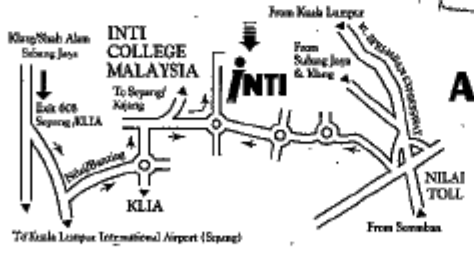

# INTI OPEN DAY

**BANDAR BARU NILAI**  
**3 OCTOBER 1998**  
 9.00am to 5.00pm  
**FREE ADMISSION**

**SEMINARS**

**FOOD FAIR**

**DEMONSTRATIONS**

**COUNSELLING**

**CONTESTS**

**ATTRACTIVE PRIZES TO BE WON**