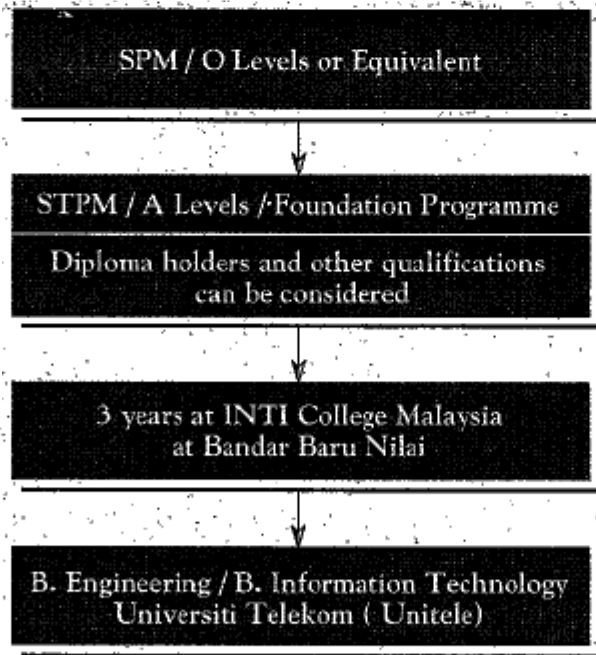

Quality is the essence of INTI education

Introducing the most innovative link-up ever in education.

SPM holders may now enrol in the Foundation Programme.

Complete a Unitele degree in Engineering and IT at INTI.

- Majors:**
- B. Eng. (Computer Engineering)
 - B. Eng. (Electrical Engineering)
 - B. Eng. (Electronics Engineering)
 - B. IT (Information Systems Engineering)
 - B. IT (Software Engineering)

{ Registration Commencing 23 May 1998 }